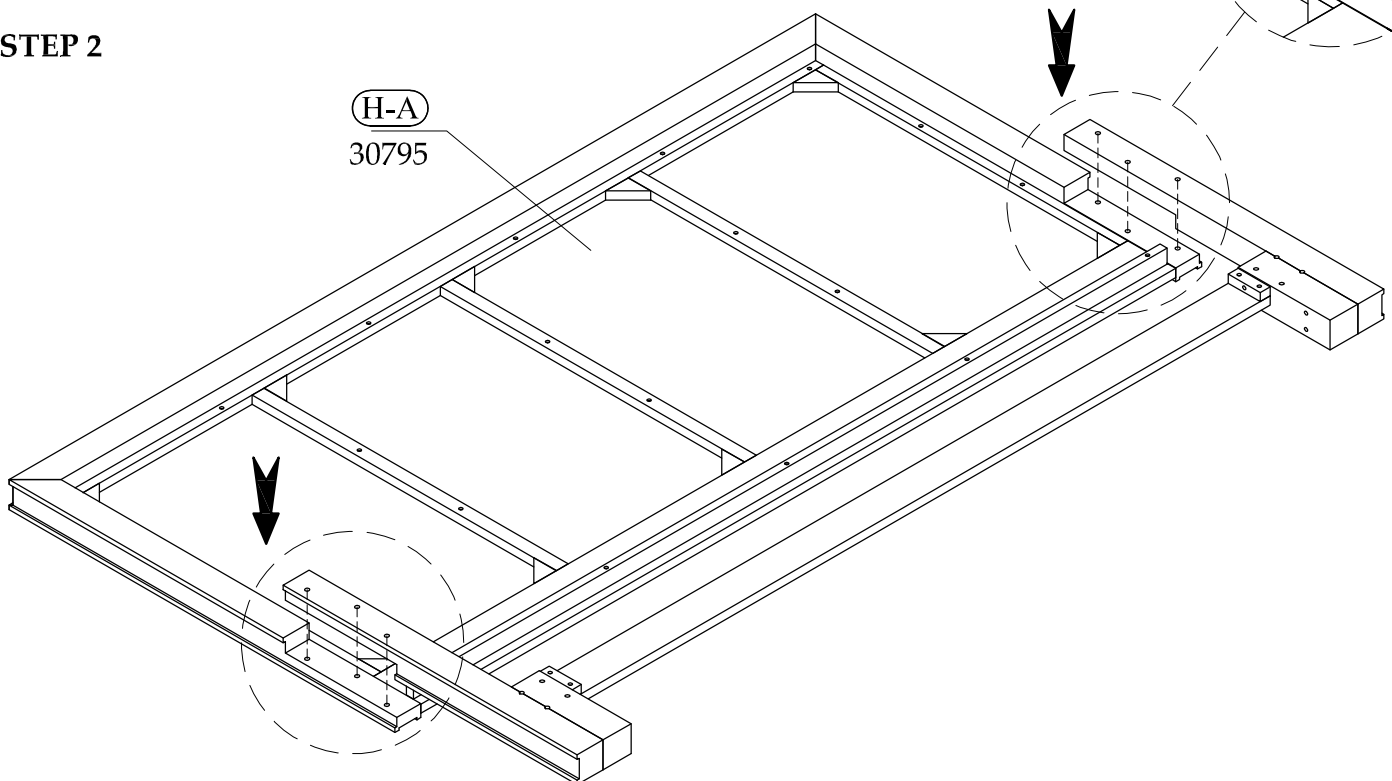

STEP 1

6/6 King Bed
30795 - 6/6 Upholstered Headboard

STEP 2