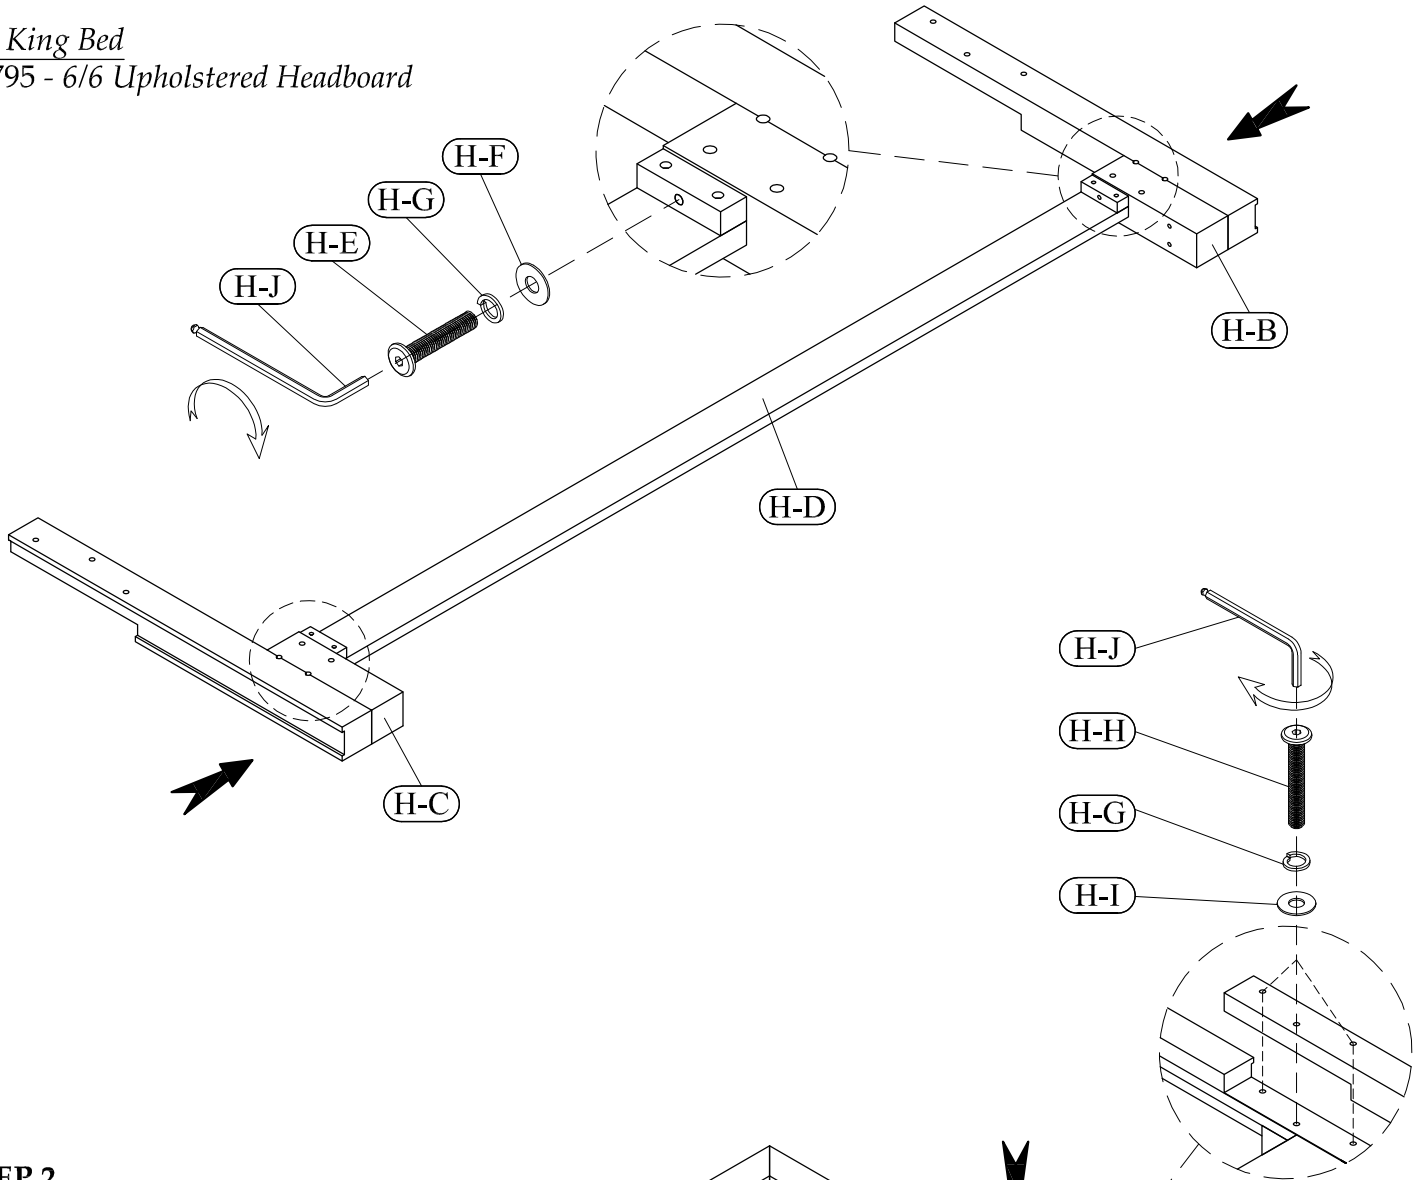

STEP 1

6/6 King Bed
30795 - 6/6 Upholstered Headboard