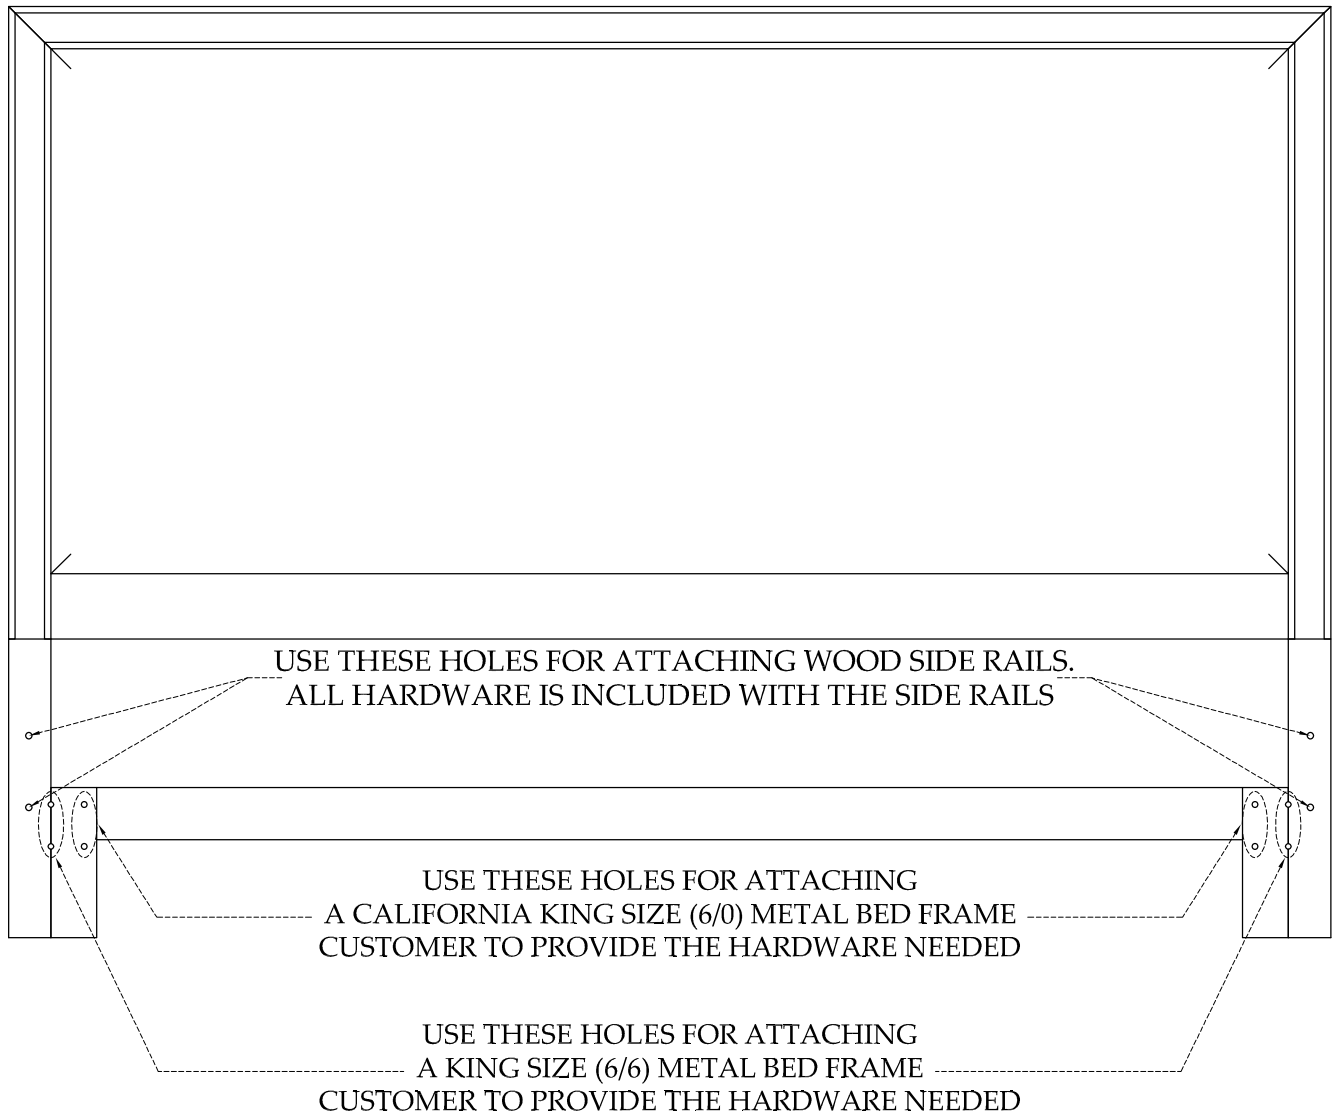

*6/6 King Bed
30795 - 6/6 Upholstered Headboard*

THE HEADBOARD MAY BE USED ALONE WITH
A EASTERN KING OR CALIFORNIA SIZE METAL BED FRAME