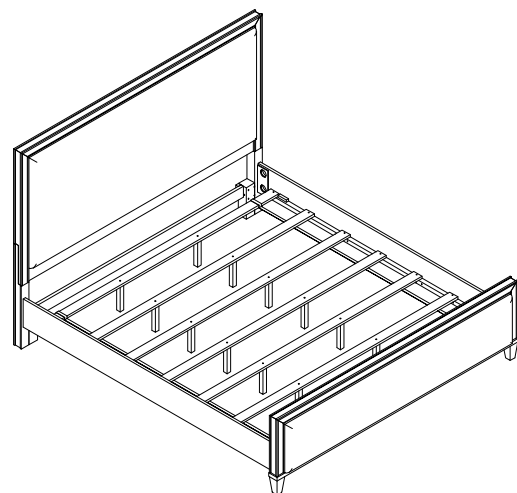

Warning:

- Be sure to check all packing material carefully for small parts, which may have come loose inside the carton during shipment.
- To prevent possible scratches and damage, this furniture **MUST BE ASSEMBLED BY TWO PEOPLE** on a soft surface such as a blanket or carpet.

Hardware and Parts packed with the Headboard

King Upholstered Headboard - 30795 (H-A) 1 pc	Headboard Post (Left) (H-B) 1 pc	Headboard Post (Right) (H-C) 1 pc	Headboard Stretcher (H-D) 1 pc		
Allen Head Bolt M6-32 x 40mm (H-E) 2 pcs	Flat Washer Ø6 x Ø13mm (H-F) 2 pcs	Lock Washer Ø9 x Ø13mm (H-G) 8 pcs	Allen Head Bolt M8-32 x 55mm (H-H) 6 pcs	Flat Washer Ø8 x Ø20mm (H-I) 6 pcs	Allen Key 4 x 110mm (H-J) 1 pc

Hardware and Parts packed with the Footboard

King Upholstered Footboard - 30796 (F-A) 1 pc	Wood Slat (77" long) (F-B) 1 set	Support leg (7-3/4" x 1-1/4" x 1-1/4") (F-C) 14 pcs	Wood Screw Ø4 x 25mm (F-D) 14 pcs	Tool Required (not provided) Phillips Screwdriver

Hardware and Parts packed with the Bed Rails

Bed Rails - 30772 (R-A) 2 pcs	Thread Bolt M8-32 x 70mm (R-B) 8 pcs	Arc Washer 14 x 26mm (R-C) 8 pcs	Lock Washer Ø10 x Ø15mm (R-D) 8 pcs	Hex Nut M8-32 x 7mm (R-E) 8 pcs	Open Wrench 13 mm (R-F) 1 pc

6/6 King Bed
30795 - 6/6 Upholstered Headboard
30796 - 6/6 Upholstered Footboard
30772 - 5/0-6/6 Queen-King Bed Rails